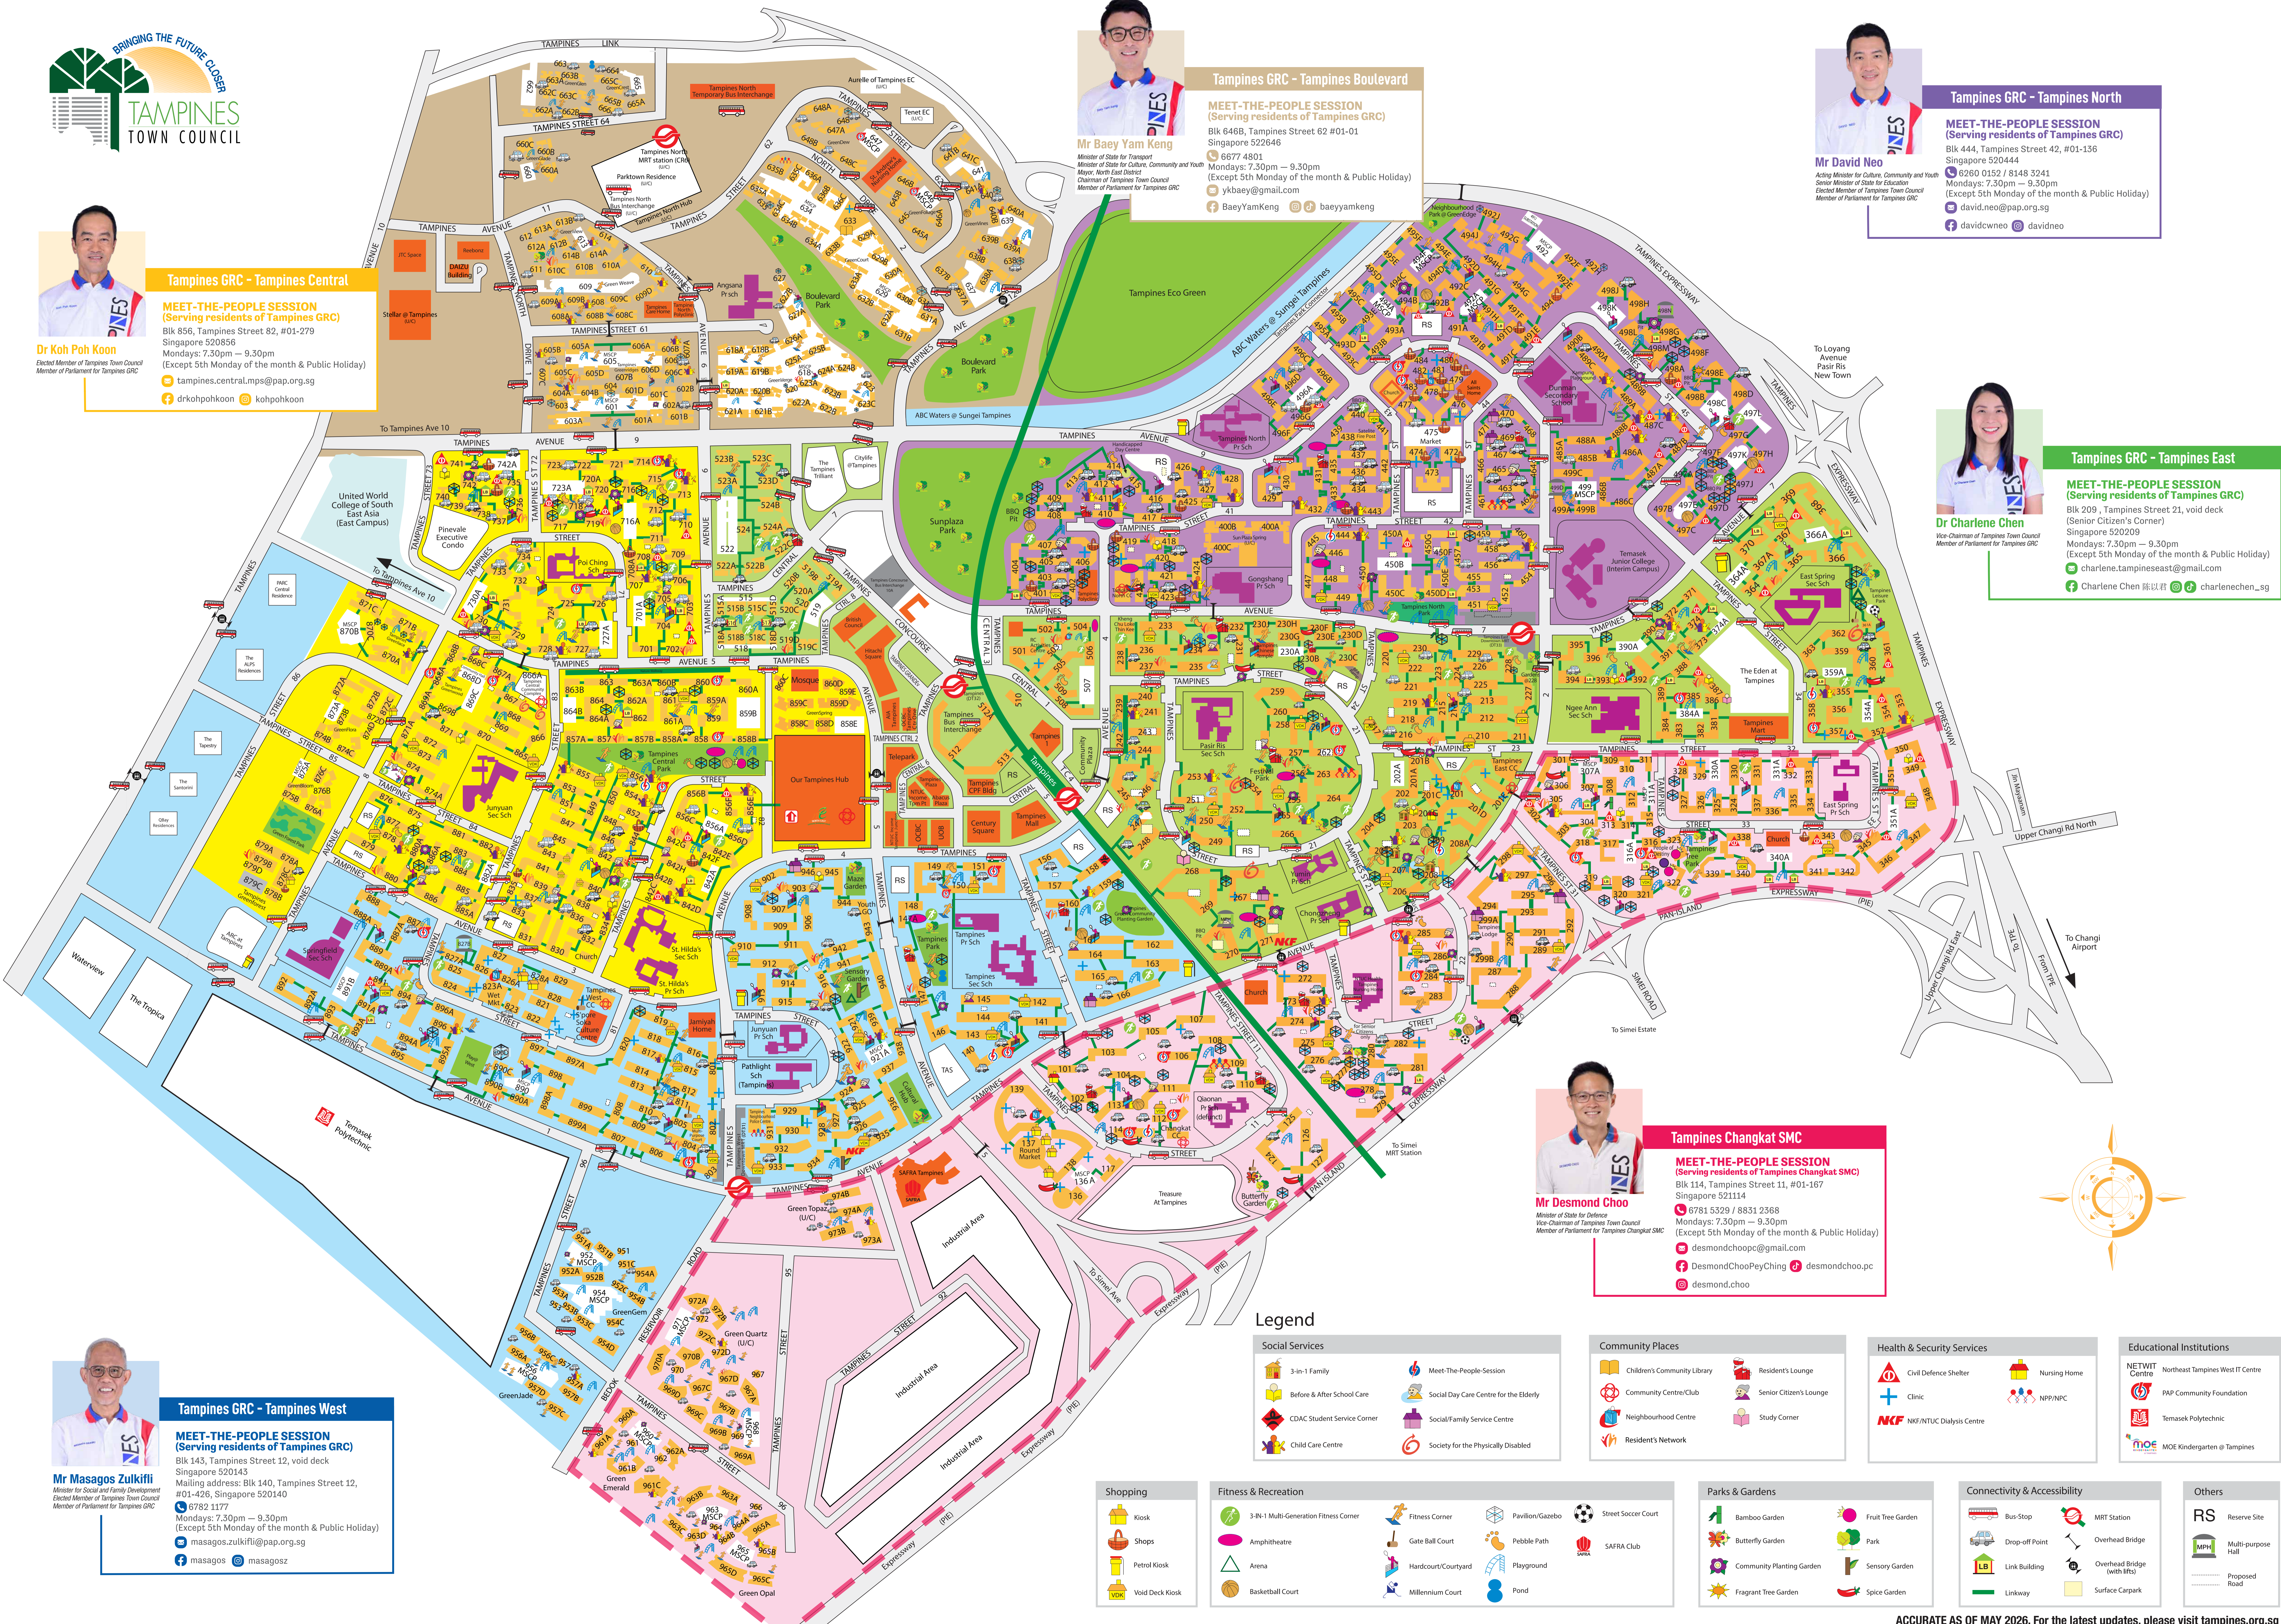

Tampines GRC - Tampines North

MEET-THE-PEOPLE SESSION
(Serving residents of Tampines GRC)
Blk 444, Tampines Street 42, #01-136
Singapore 520444
☎ 6960 0152 / 8148 3241
Mondays: 7.30pm – 9.30pm
(Except 5th Monday of the month & Public Holiday)
✉ david.neo@pap.org.sg
📱 davidwneo 📧 davidneo

Tampines GRC - Tampines East

MEET-THE-PEOPLE SESSION
(Serving residents of Tampines GRC)
Blk 209, Tampines Street 21, void deck
(Senior Citizen's Corner)
Singapore 520209
Mondays: 7.30pm – 9.30pm
(Except 5th Monday of the month & Public Holiday)
✉ charlene.tampineseast@gmail.com
📱 Charlene Chen 陳以群 📧 charlenechen_sg

Tampines Changkat SMC

MEET-THE-PEOPLE SESSION
(Serving residents of Tampines Changkat SMC)
Blk 114, Tampines Street 11, #01-167
Singapore 521114
☎ 6781 5329 / 8831 2368
Mondays: 7.30pm – 9.30pm
(Except 5th Monday of the month & Public Holiday)
✉ desmondchoopc@gmail.com
📱 DesmondChooPayChing 📧 desmondchoo.pc
📱 desmond.choo

Tampines GRC - Tampines West

MEET-THE-PEOPLE SESSION
(Serving residents of Tampines GRC)
Blk 143, Tampines Street 12, void deck
Singapore 520143
Mailing address: Blk 140, Tampines Street 12,
#01-426, Singapore 520140
☎ 6782 1177
Mondays: 7.30pm – 9.30pm
(Except 5th Monday of the month & Public Holiday)
✉ masagos.zulkifli@pap.org.sg
📱 masagos 📧 masagosz

Legend

Social Services 3-in-1 Family - Before & After School Care - CDAC Student Service Corner - Child Care Centre - Meet-The-People-Session - Social Day Care Centre for the Elderly - Social Family Service Centre - Society for the Physically Disabled	Community Places - Children's Community Library - Community Centre/Club - Neighbourhood Centre - Resident's Lounge - Senior Citizen's Lounge - Study Corner - Resident's Network	Health & Security Services - Civil Defence Shelter - Clinic - NKF NKF/NTUC Dialysis Centre - Nursing Home - NPP/NPC	Educational Institutions - NETWIT Centre - PAP Community Foundation - Temasek Polytechnic - MOE Kindergarten @ Tampines	
Shopping - Kiosk - Shops - Petrol Kiosk - Void Deck Kiosk	Fitness & Recreation 3-in-1 Multi-Generation Fitness Corner - Amphitheatre - Arena - Basketball Court - Fitness Corner - Gate Ball Court - Hardcourt/Courtyard - Millennium Court - Pavilion/Gazebo - Street Soccer Court - SAFRA Club - Pebble Path - Playground - Pond	Parks & Gardens - Bamboo Garden - Butterfly Garden - Community Planting Garden - Fragrant Tree Garden - Fruit Tree Garden - Park - Sensory Garden - Spice Garden	Connectivity & Accessibility - Bus Stop - Drop-off Point - Link Building - Linkway - MRT Station - Overhead Bridge - Overhead Bridge (with lifts) - Surface Carpark	Others - RS Reserve Site - MPH Multi-purpose Hall - Proposed Road